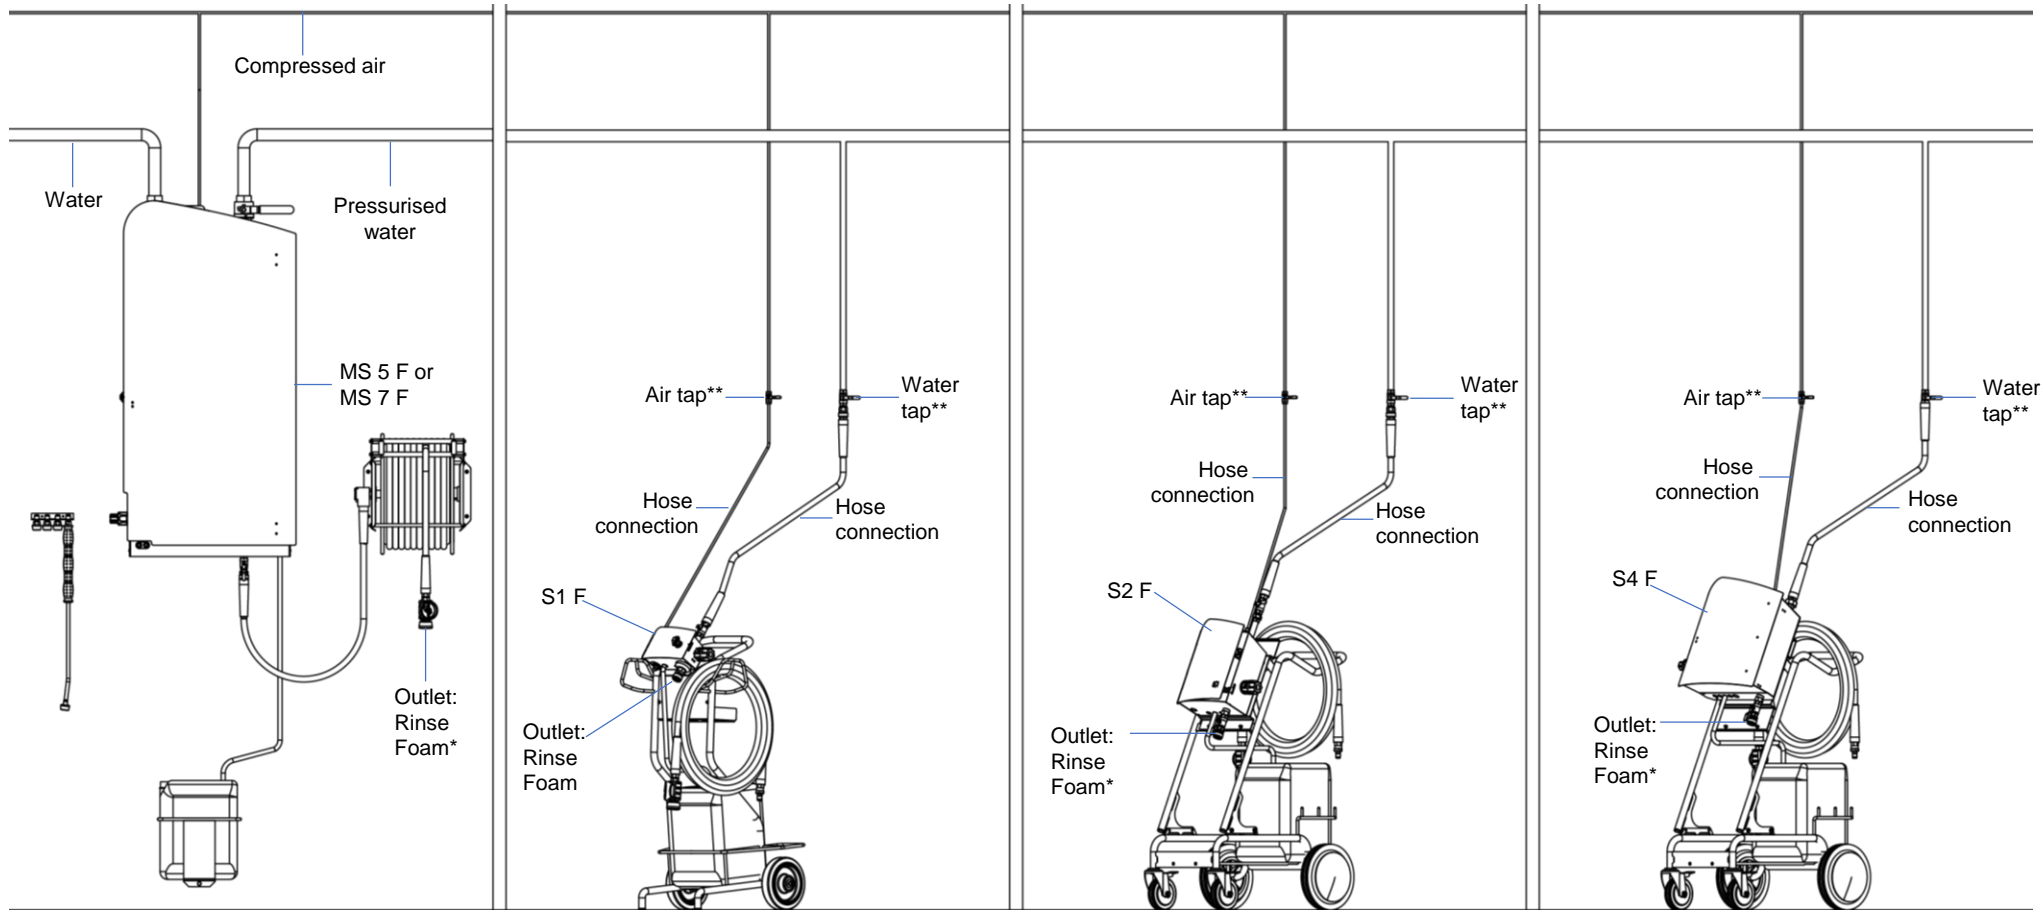

Decentral installation

Main Station is also connected to current.

* Disinfection at D-versions.

** air tap and water tap are placed around the factory for easy connection to compressed air and pressurised water.