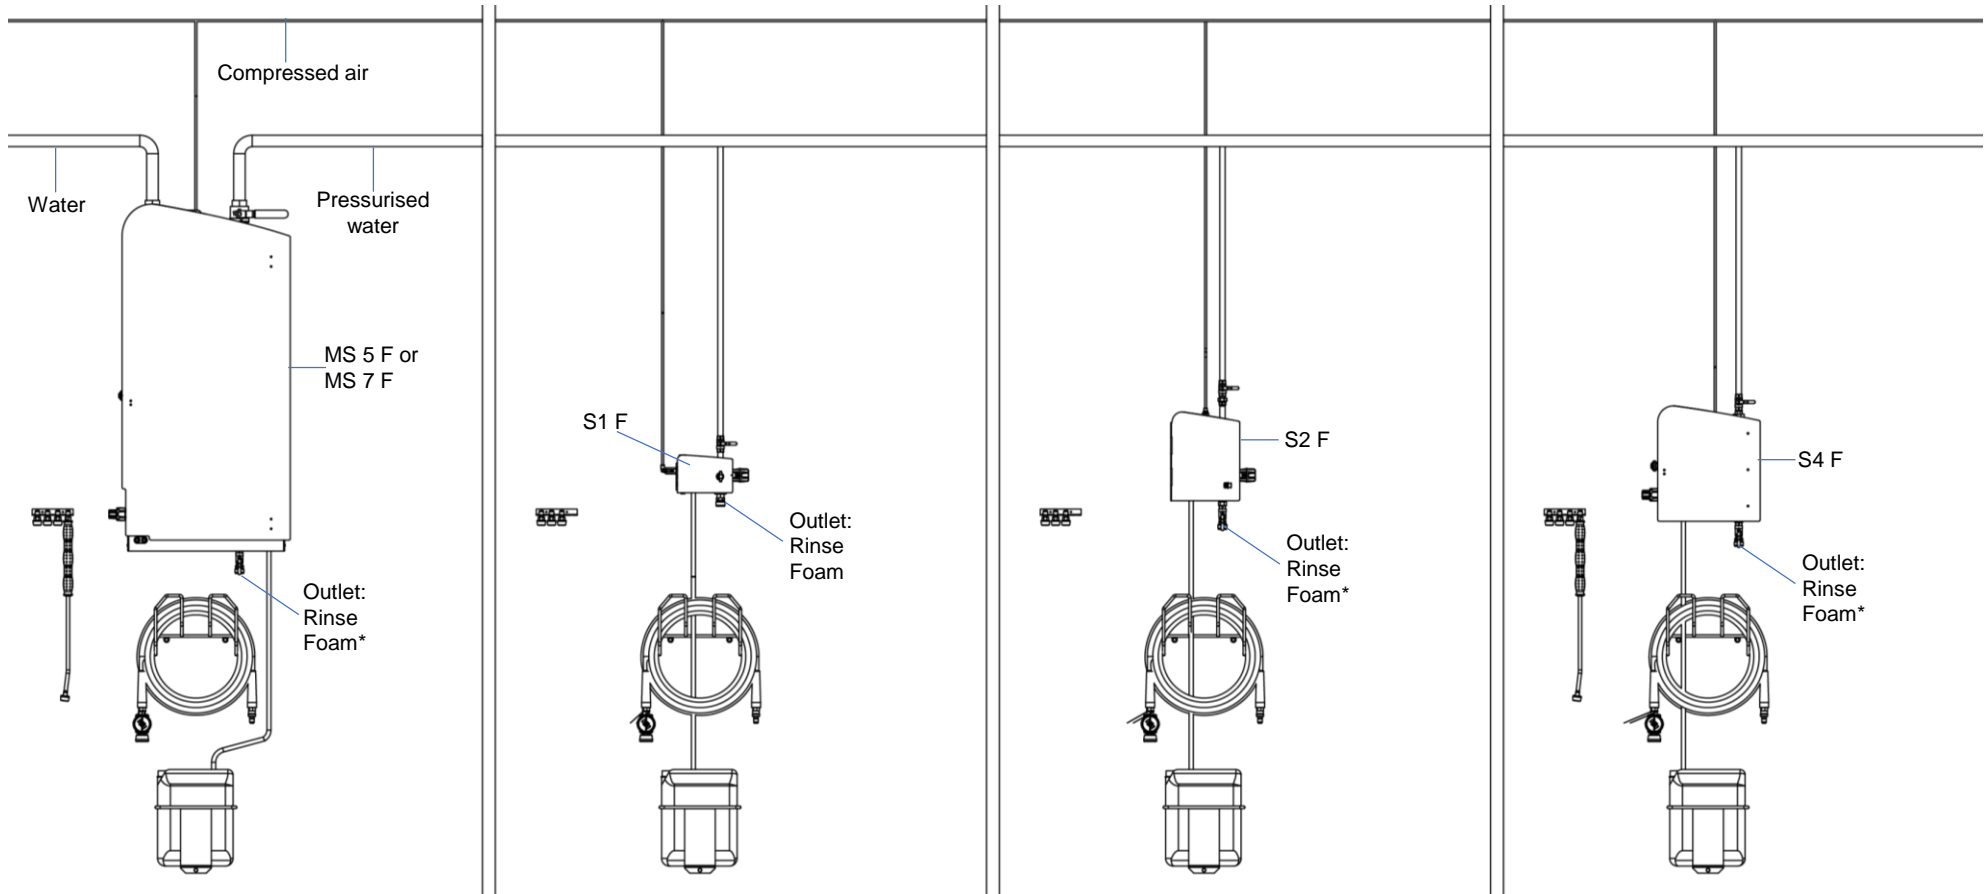

Decentral installation

Main Station is also connected to current.

* Disinfection at D-versions.